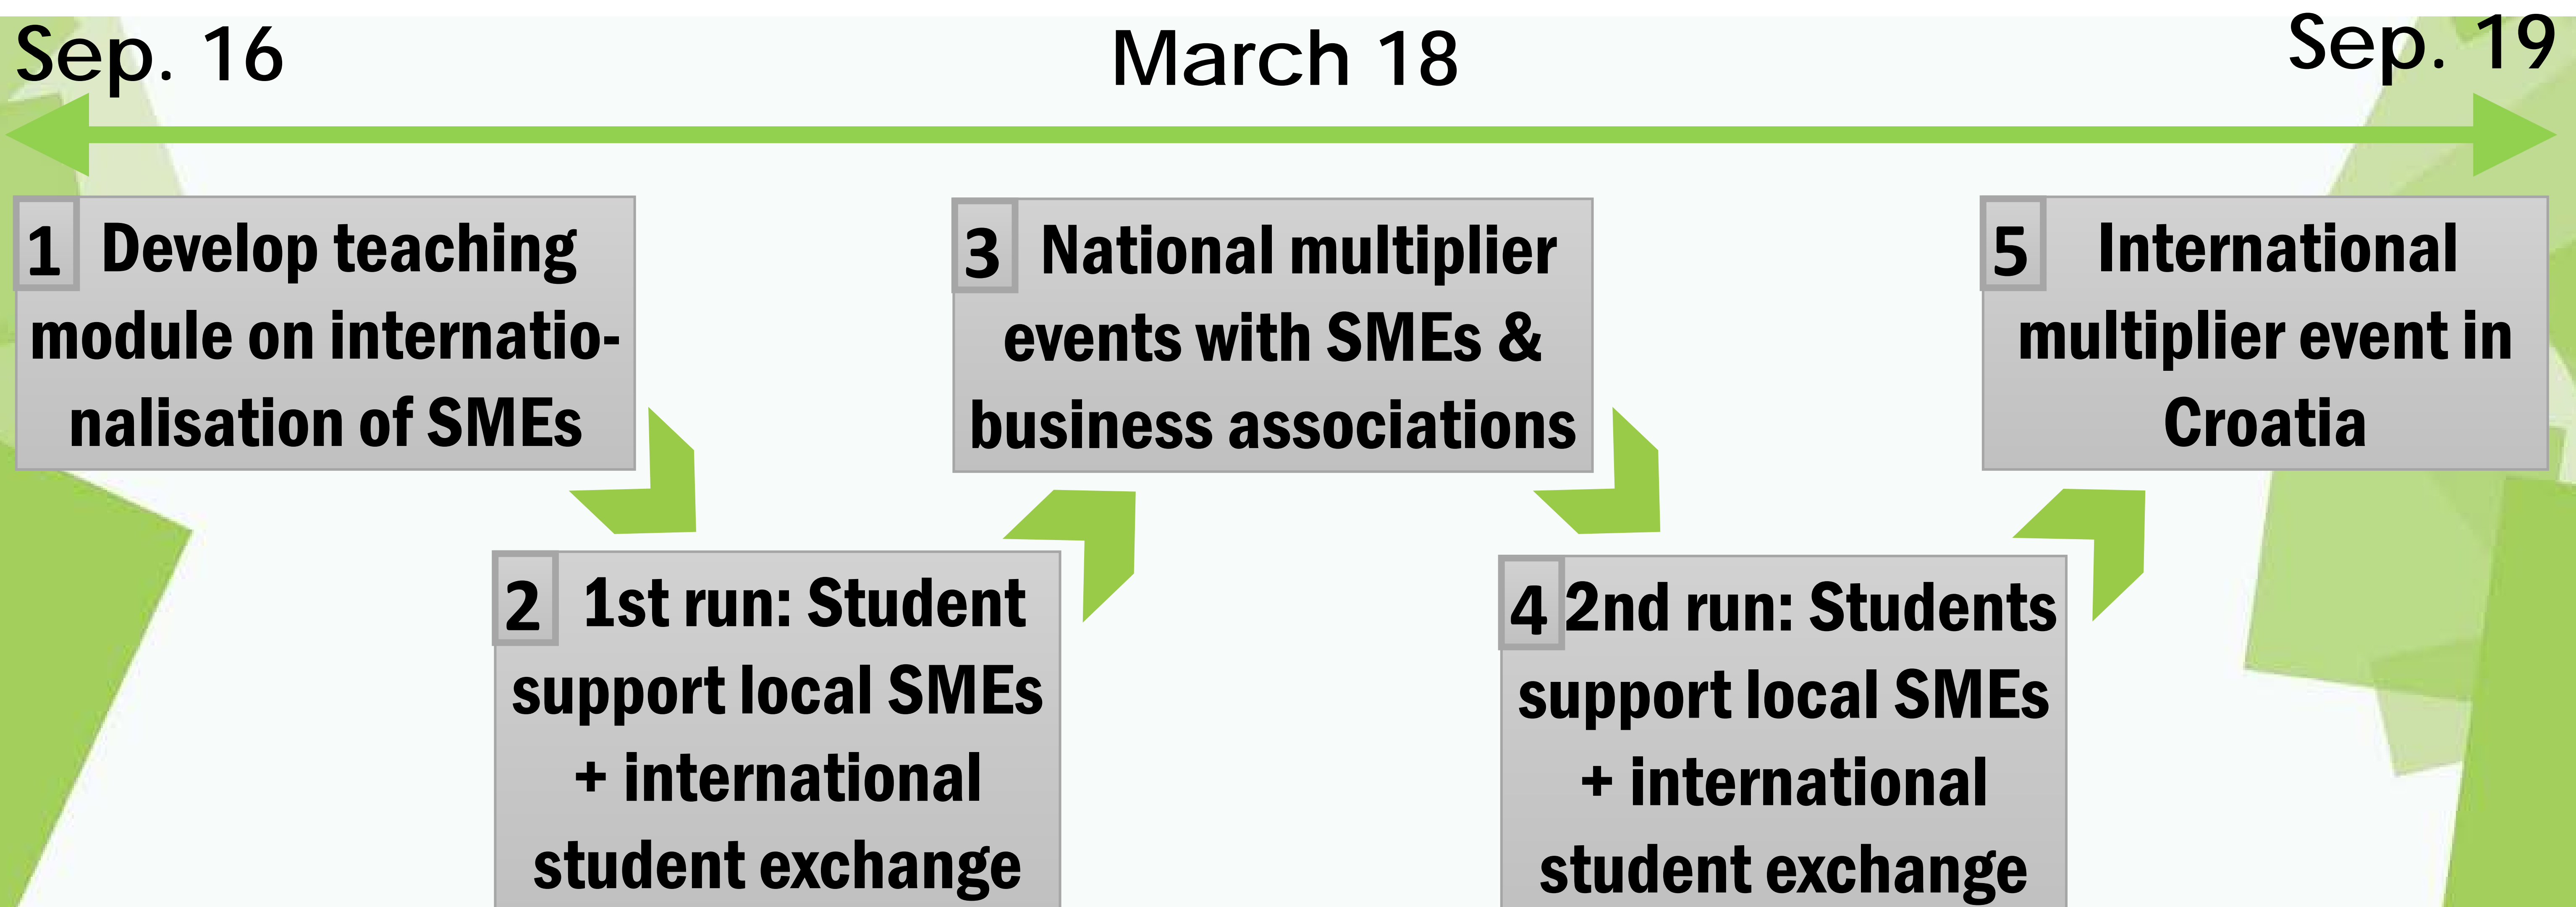

INTENSE – INTernational ENTrepreneurship Skills Europe

Project Aims

1. Promote the internationalisation and the international competitiveness of SMEs and Higher Education Institutions (HEI) by 2019
2. Enhance the employability of students and HEI staff by fostering entrepreneurial, intercultural and innovation skills
3. Foster the collaboration between SMEs, HEIs and further stake-holders, i.e. business associations and policy institutions

Project Implementation

Project Outputs

- Teaching Module on Internationalisation of SMEs, incl. Teaching Manual
- Student consultancy for SMEs
- INTENSE Toolkit for SMEs
- Policy recommendations

Project Partners

Co-funded by the
Erasmus+ Programme
of the European Union

Projektteam:

Prof. Dr. Tine Lehmann
Prof. Dr. Veit Wohlgemuth
Christina Saulich M.A.

Hochschule für Technik
und Wirtschaft Berlin

University of Applied Sciences